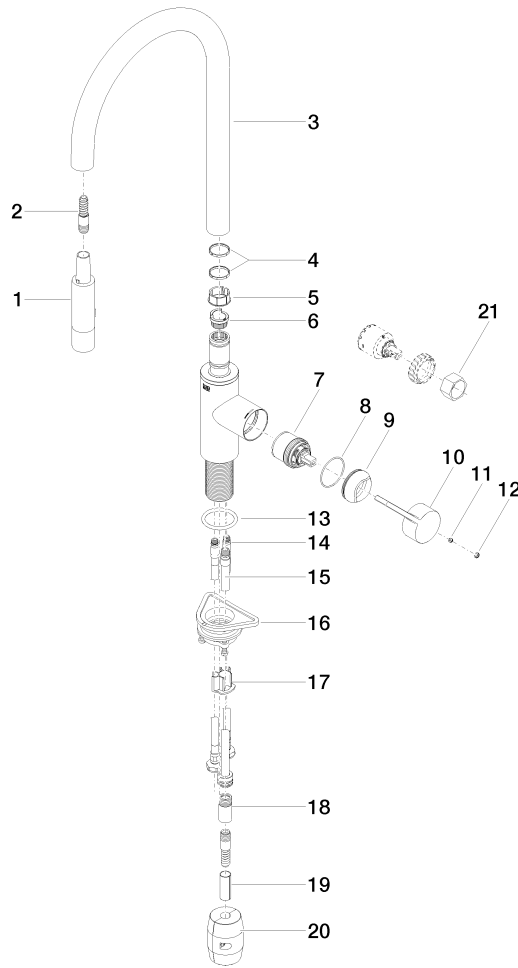

33 870 875

- 240mm projection
- pivatable spout 360°
- Optional swivel limiter available with swivel limiter set 12 823 970 90
- laminar and spray flow
- height of mixer 500 mm
- height up to laminar flow regulator 240 mm
- hole diameter 35 mm
- 1800 mm metal shower hose
- sprayface with anti-scaling system
- max. flow 10.4 l/min at 3 bar flow pressure
- lead-free
- This product can help a building meet the requirements of Green Building Rating Systems, e.g. LEED®, BREEAM®, DGNB

Recommended miscellaneous

Swivel limitation set -

12 823 970 90

Recommended miscellaneous

Strainer waste with control handle - Chrome

10 712 970-00

Recommended miscellaneous

Dispenser without rosette - Chrome

82 424 970-00

33 870 875

mm [inches]

Flow rate chart

Certificates

Belgaqua_21-027- 27_3. LGA_28657. GDV_0400314.

33 870 875

Spare parts list

No.	Item Number	Name	Quantity used	Delivery time
1	90 12 11 148 00-00	shower	1	10
2	04 30 02 120 00-00	hose	1	10
3	90 28 22 304 00-00	spout	1	10
4	09 28 10 160 90	ring	2	2
5	09 18 40 186 90	sleeve	1	2
6	09 30 11 203 90	ring	1	2
7	90 15 05 064 05 90	cartridge	1	2
8	09 14 10 190 90	seal	1	2
9	09 28 30 030-00	cover	1	10
10	09 20 87 020-00	handle	1	10
11	90 31 11 063 00 90	pin	1	2
12	90 31 20 087 00-00	plug	1	10
13	09 14 10 036 90	seal	1	2
14	04 30 04 101 00 90	hose	2	2
15	04 28 20 067 00 90	pipe	1	2
16	04 30 11 040 00 90	fixing set	1	2
17	09 20 93 056 90	insert	1	2
18	90 24 03 253 00 90	adaptor	1	2
19	09 30 03 038 90	hose	1	2
20	04 21 50 010 00 90	accessories	1	2
21	90 30 09 031 00 90	key	1	2